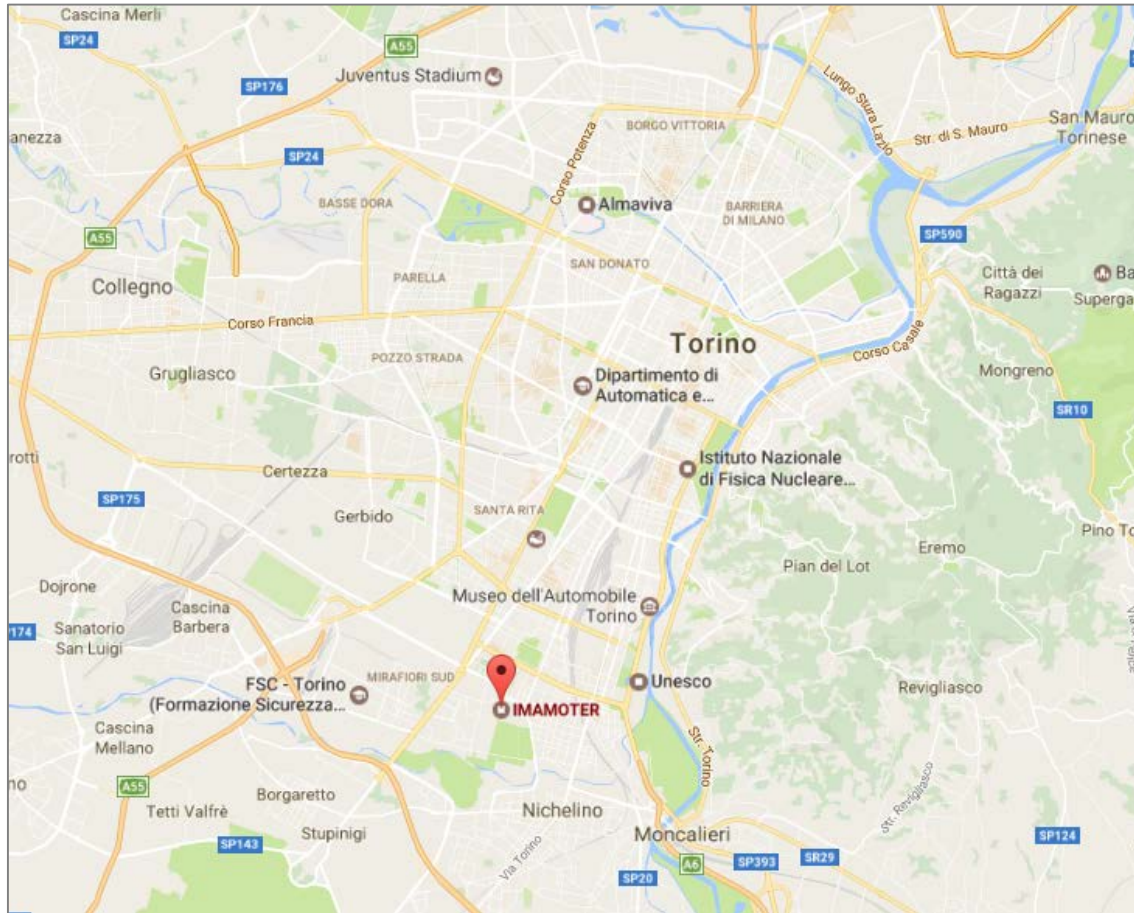

IMAMOTER CNR – External branch of Turin

Strada delle Cacce, 73 – 10135 Torino – ITALY

Geographic location of IMAMOTER external branch

With respect to Turin's city centre IMAMOTER is located in the "Research Area" (*"Area della Ricerca"*), near the "Stupinigi" exit of the "Tangenziale Sud" highway.

IMAMOTER CNR – External branch of Turin

Strada delle Cacce, 73 – 10135 Turin – ITALY

Recommended route (“Tangenziale Sud” highway – “Stupinigi” exit)

From the “Tangenziale Sud” highway, exit at “Stupinigi”, take Corso Unione Sovietica, then turn right onto Via Vigliani, then turn right onto Strada delle Cacce (Research Area (“*Area della Ricerca*”) of Turin).

From the “Porta Nuova” train station: Take buses n. 52 and 14/ (30 min).

From the “Torino Lingotto” station: Take bus n. 14/ (15 min).