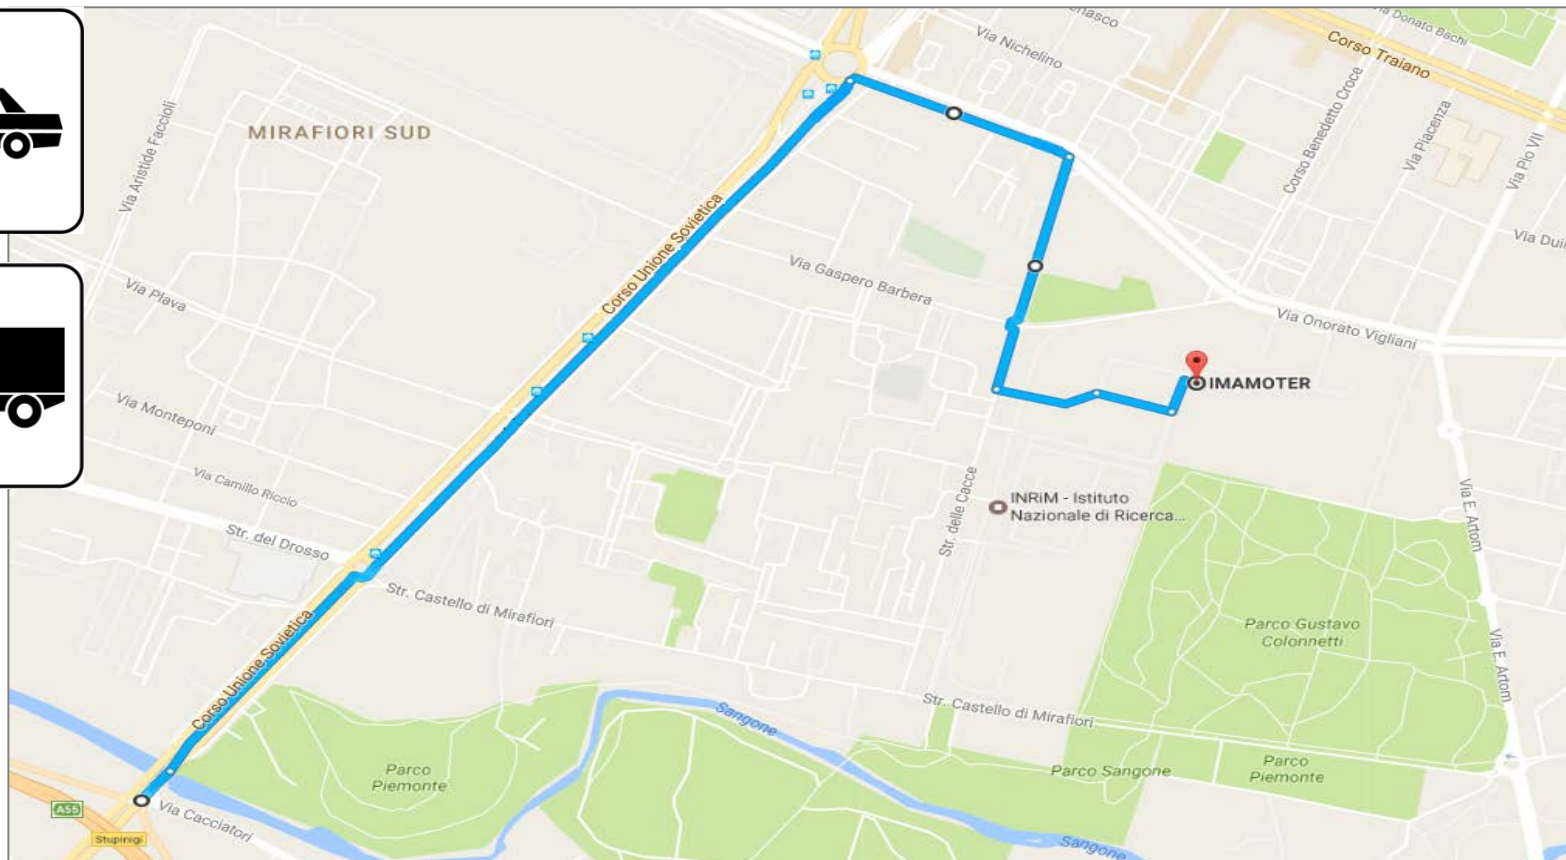

IMAMOTER CNR – External branch of Turin

Strada delle Cacce, 73 – 10135 Torino – ITALY

Geographic location of IMAMOTER external branch

With respect to Turin's city centre IMAMOTER is located in the "Research Area" (*"Area della Ricerca"*), near the "Stupinigi" exit of the "Tangenziale Sud" highway.

IMAMOTER CNR – External branch of Turin

Strada delle Cacce, 73 – 10135 Turin – ITALY

Recommended route (“Tangenziale Sud” highway – “Stupinigi” exit)

From the “Tangenziale Sud” highway, exit at “Stupinigi”, take Corso Unione Sovietica, then turn right onto Via Vigliani, then turn right onto Strada delle Cacce (Research Area (“*Area della Ricerca*”) of Turin).

From the “Porta Nuova” train station: Take buses n. 52 and 14/ (30 min).

From the “Torino Lingotto” station: Take bus n. 14/ (15 min).